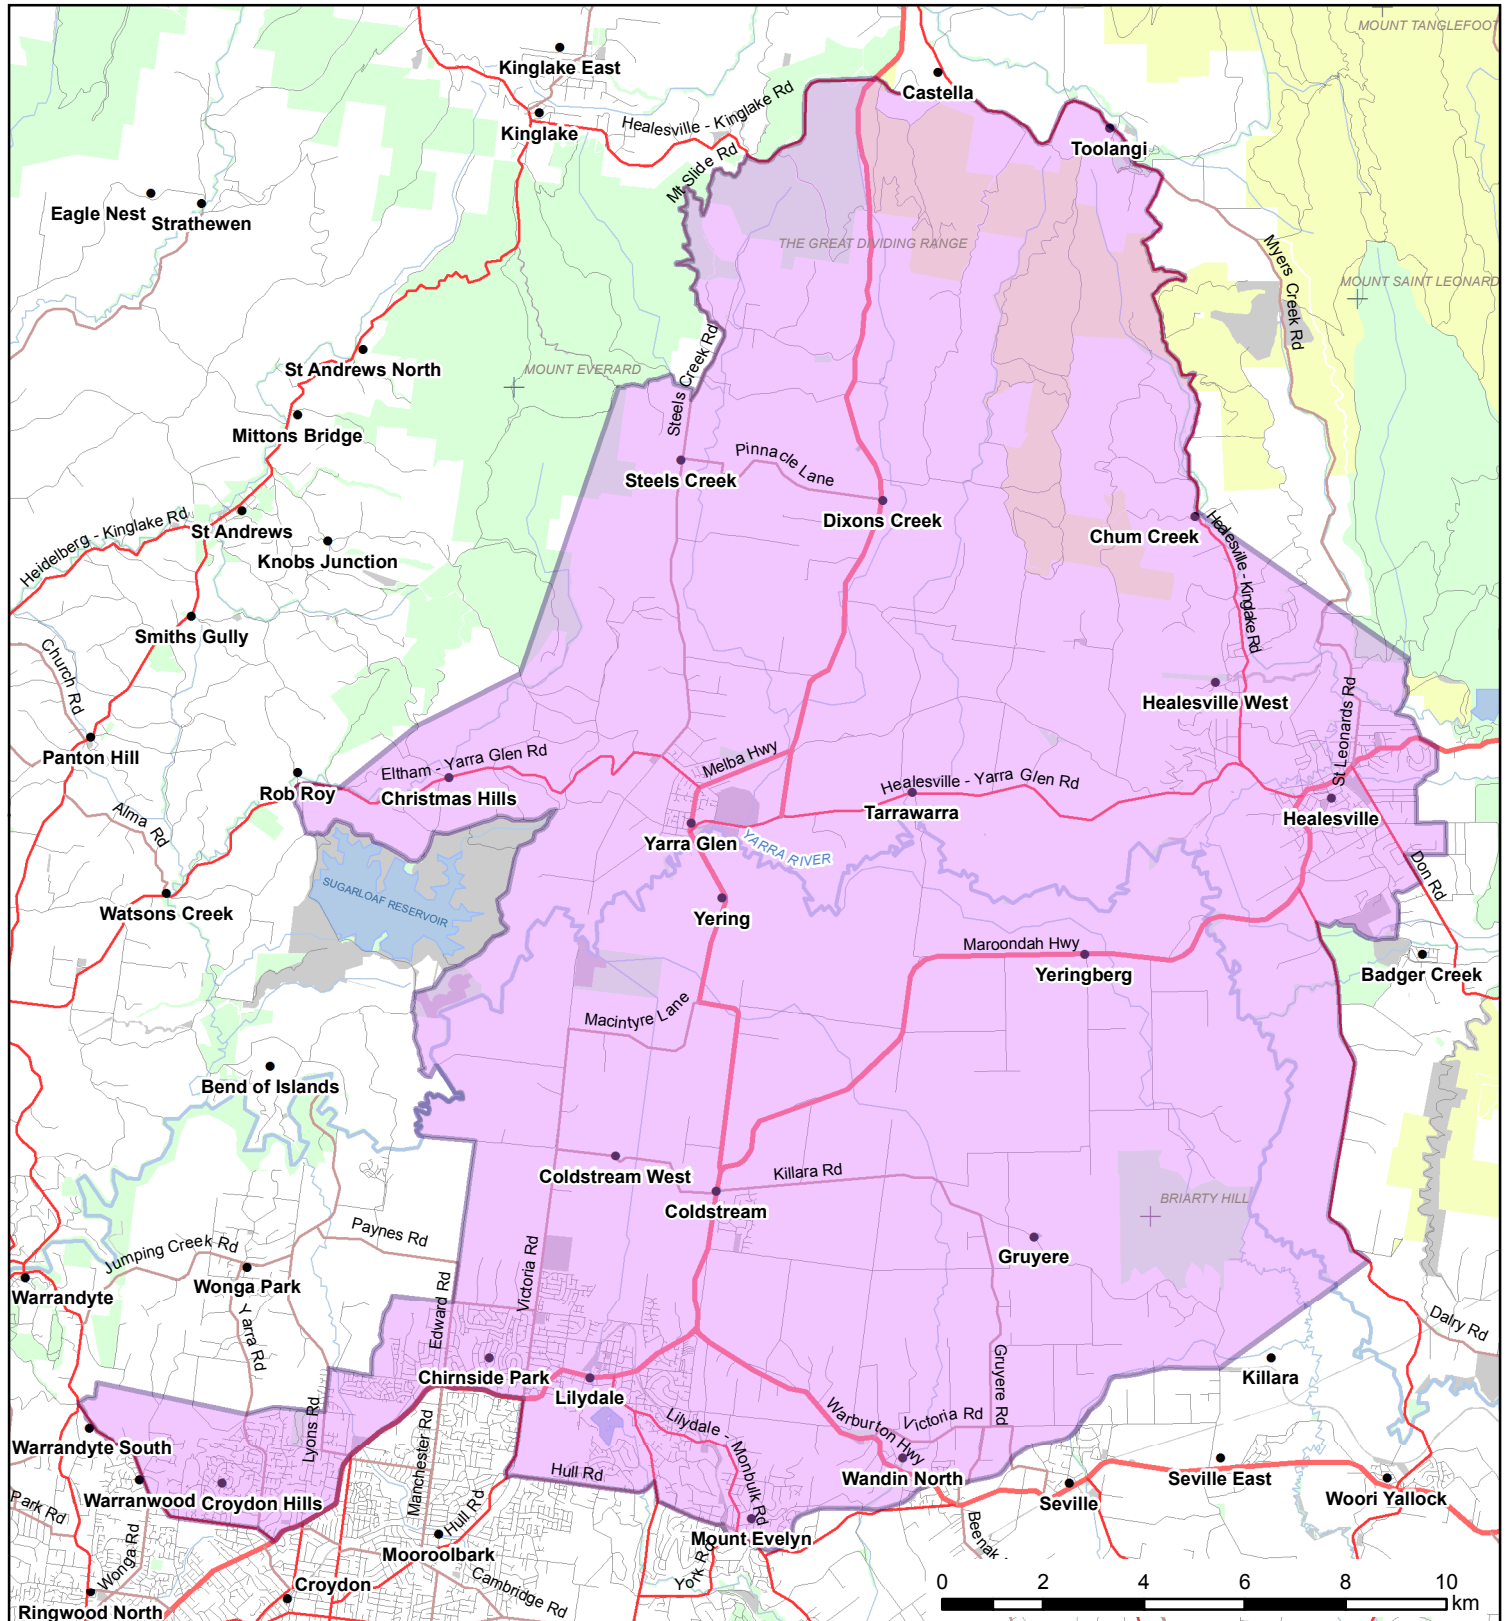

# Maroondah Phylloxera Infested Zone (PIZ)

July 2017

**Copyright**  
© The State of Victoria Department of Economic Development, Jobs, Transport and Resources, 2017

**Disclaimer**  
This publication may be of assistance to you but the State of Victoria and its employees do not guarantee that the publication is without flaw of any kind or is wholly appropriate for your particular purposes and therefore disclaims all liability for any error, loss or other consequence which may arise from you relying on any information in this publication.

Date Produced: Friday, 14 July 2017

- Maroondah Phylloxera Infested Zone (PIZ)
- Park and Reserve
- State Forest
- Other Public Land