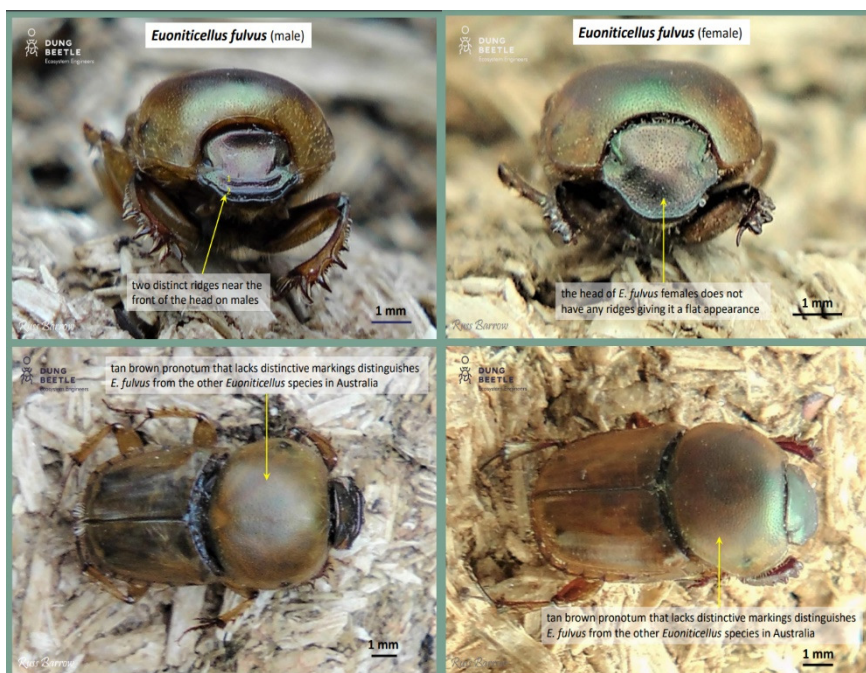

## *Euoniticellus fulvus* (introduced)

Presence of *Euoniticellus fulvus* in Australia (Source: DBEE).

**Size:** 8-12 mm

**Colour:** Golden/ yellow to brown, without speckling on pronotum

**Horns:** None. Males have two ridges at front of head, but females have none.

**Similar species:** *E. fulvus* is similar to other species of *Euoniticellus* including *E. intermedius*, *E. pallipes* and *E. africanus*. However, *E. fulvus* is slightly smaller and the lack of markings set it apart.

**Flight time:** Day

**Active seasons:** Spring to autumn

**Distribution in Australia:** Victoria, WA, SA, Tas, NSW

**Origin:** Native to western and central Europe, the Middle East and north Africa

**South West Prime Lamb Group (SWPLG) demonstrations:** *E. fulvus* has been caught at all SWPLG properties hosting traps. It is commonly found with *Onthophagus taurus*, though in smaller numbers.

**Lifecycle:** Nests are about 20 cm below the surface in which several brood masses are constructed, each with one egg. Adults develop in approximately 5-8 weeks.

**Dung burial:** *E. fulvus* buries dung to around 20 cm