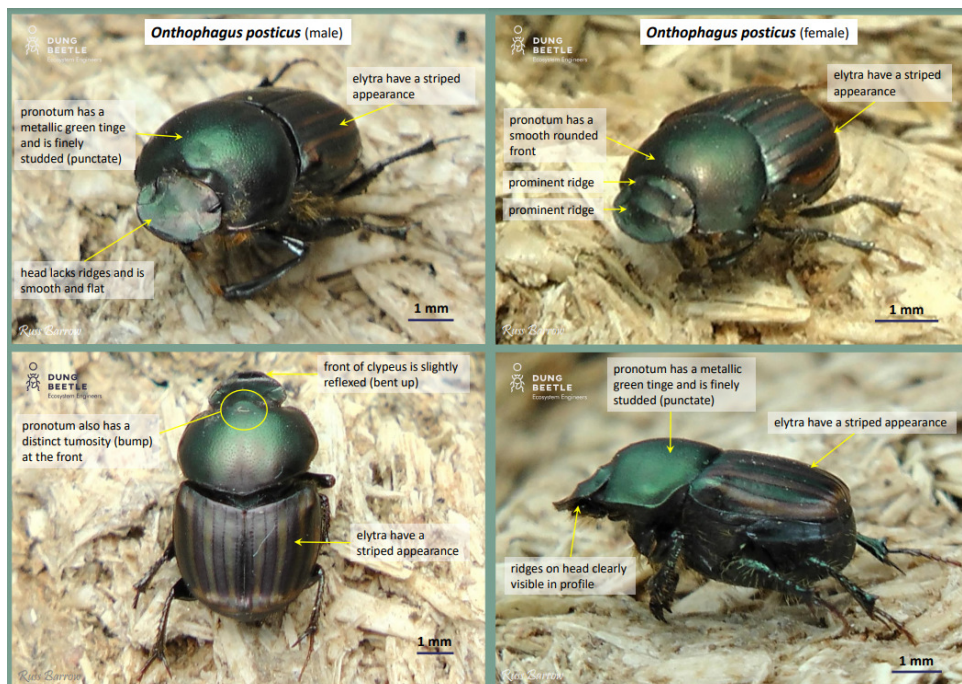

Onthophagus posticus (native)

Distribution of *O. posticus*
(source: [Atlas of Living Australia](#))

Size: 5-8 mm

Colour: Head and thorax have a green sheen and wing covers (elytra) have a striped, dark green/brown appearance.

Active seasons: spring to autumn

Distribution in Australia: Found in southern Victoria, South Australia and Tasmania.

South West Prime Lamb Group (SWPLG) demonstrations: *O. posticus* have been trapped at Cashmore in low numbers. Little information is available about *O. posticus* compared to other dung beetles.